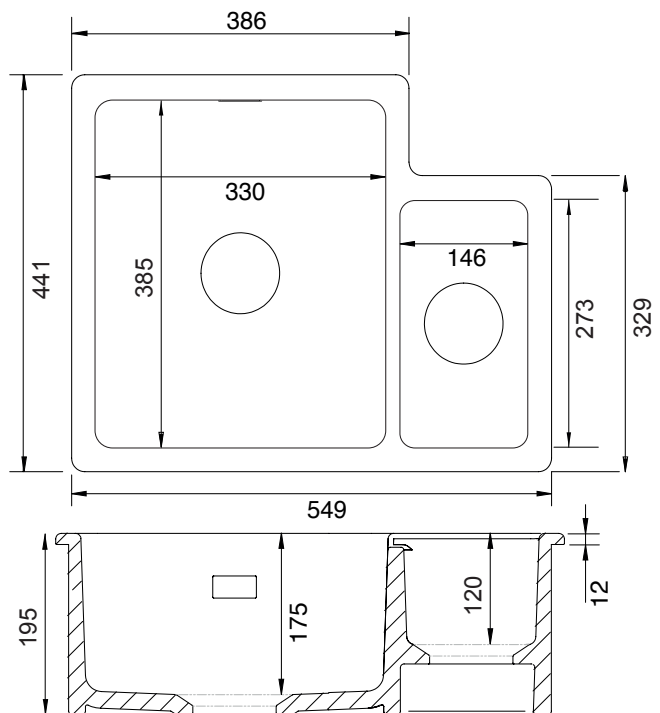

CB0001LH

CRYSTAL (LH main bowl)
1.5 Bowl Undermount or Inset
Ceramic Sink

Features

- Lifetime Warranty. T&C's Apply
- UKCA & CE Approved.
- 549mm x 441mm overall size, 195mm deep main bowl
- Internal 385mm x 330mm (main bowl), 273mm x 146mm (small bowl)
- FFC (Fine fireclay material) with hygienic glazed surface
- Supplied as standard with 2 x 90mm chrome wastes & overflow
- Minimum cabinet width required 600mm
- Less than 200mm (8") = $\pm 5\%$, 200mm (8") and greater = $\pm 3\%$
- Waste disposal compatible
- Hot tap compatible