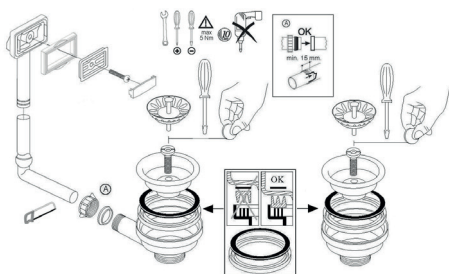

CB0001LH

CRYSTAL (LH main bowl)
1.5 Bowl Undermount or Inset
Ceramic Sink

Features

- Lifetime Warranty. T&C's Apply
- UKCA & CE Approved.
- 549mm x 441mm overall size, 195mm deep main bowl
- Internal 385mm x 330mm (main bowl), 273mm x 146mm (small bowl)
- FFC (Fine fireclay material) with hygienic glazed surface
- Supplied as standard with 2 x 90mm chrome wastes & overflow
- Minimum cabinet width required 600mm
- Less than 200mm (8") = $\pm 5\%$, 200mm (8") and greater = $\pm 3\%$
- Waste disposal compatible
- Hot tap compatible

Compatible Waste Kit

UKH126

Compatible Plumbing Kits

UKH040

UKH061