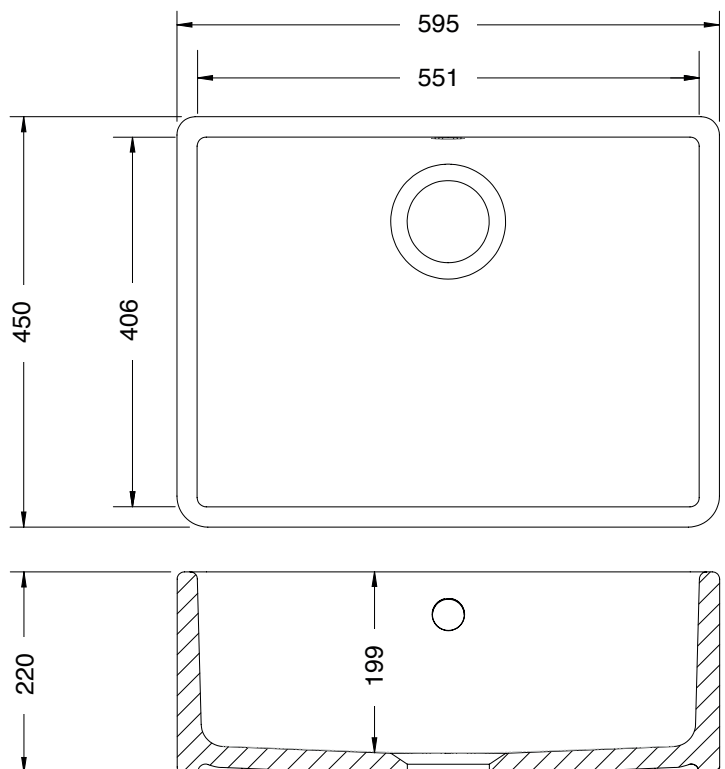

CBFLU-SGL

CRYSTAL Fluted Single Bowl
Belfast Sink

Features

- Lifetime Warranty. T&C's Apply
- UKCA & CE Approved.
- 595mm x 450mm x 220mm overall size
- FFC (Fine fireclay material) with hygienic glazed surface
- Supplied complete with 90mm waste (chrome finish)
- Minimum cabinet width required 600mm / custom housing
- Less than 200mm (8") = $\pm 5\%$,
200mm (8") and greater = $\pm 3\%$
- Waste disposal compatible
- Hot tap compatible