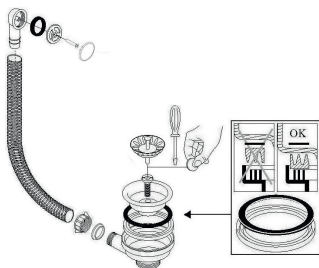

CBFLU-SGL

CRYSTAL Fluted Single Bowl
Belfast Sink

Features

- Lifetime Warranty. T&C's Apply
- UKCA & CE Approved.
- 595mm x 450mm x 220mm overall size
- FFC (Fine fireclay material) with hygienic glazed surface
- Supplied complete with 90mm waste (chrome finish)
- Minimum cabinet width required 600mm / custom housing
- Less than 200mm (8") = $\pm 5\%$,
200mm (8") and greater = $\pm 3\%$
- Waste disposal compatible
- Hot tap compatible

Compatible Waste Kit

UKH055

Compatible Plumbing Kits

UKH039

UKH060