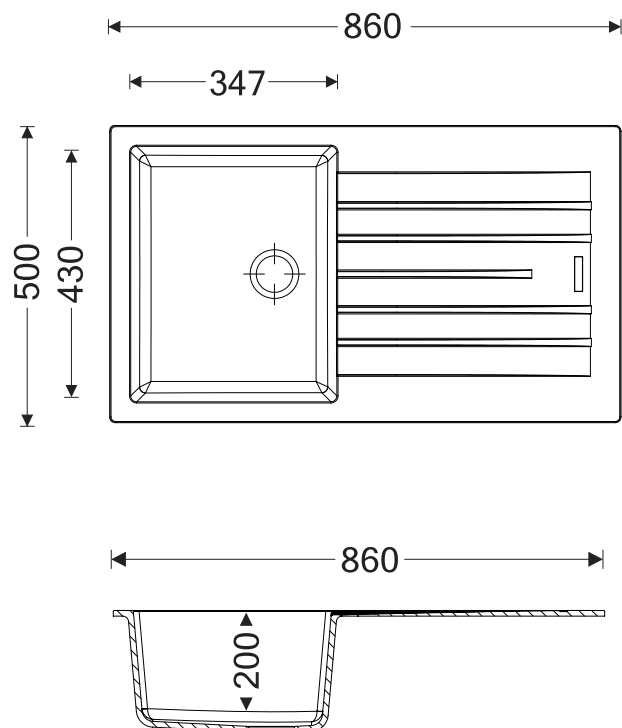

TD100

Deep Bowl Turin
Single Bowl & Drainer
Inset Granite Sink

Features

- Lifetime Warranty. T&C's Apply
- UKCA & CE Approved.
- 860mm x 500mm overall size, 200mm "DEEP" main bowl
- 80% Quartz content with ULTRA CLEAN anti-bacterial formula
- Reversible design
- Available in a range of colours
- Supplied complete with all-in-one waste and plumbing kit
- Minimum cabinet width required 450mm
- Waste disposal compatible
- Available in a range of colours
- Hot tap compatible