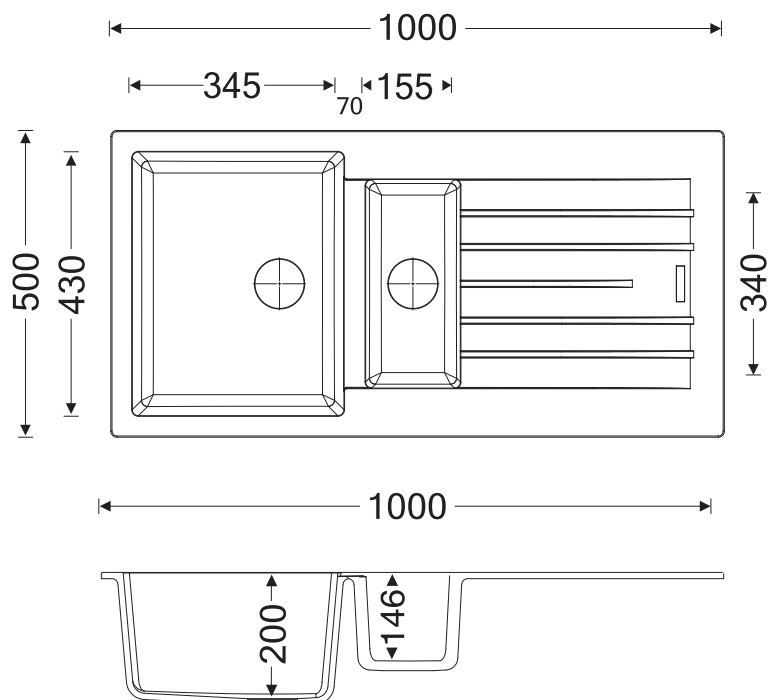

TD150

Deep Bowl Turin
1.5 Bowl & Drainer
Inset Granite Sink

Features

- Lifetime Warranty. T&C's Apply
- UKCA & CE Approved.
- 1000mm x 500mm overall size, 200mm "DEEP" main bowl
- 80% Quartz content with ULTRA CLEAN anti-bacterial formula
- Reversible design
- Available in a range of colours
- Supplied complete with all-in-one waste and plumbing kit
- Minimum cabinet width required 600mm
- Waste disposal compatible
- Hot tap compatible